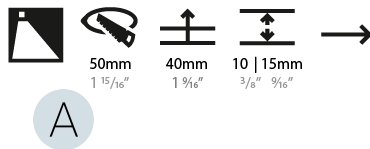

1. To build a product code in our configurator select the specify button on the base model # product page
2. To build a manual product code on this datasheet choose from the options listed below in blue font and add the suffix to the base model #

GENERAL

Series: Delight
Subseries: Delight Lollipop Round
Brand: Prolicht
Division: Architectural
Mounting Type: Recessed
Mounting Location: Wall
Subcategory: Step Light

PHYSICAL

Shape: Round
Diameter (mm): 55
Diameter (in): 2 ³/₁₆
Depth (mm): 35
Depth (in): 1 ³/₈
Ceiling Thickness (mm): 10 / 15
Min. Recessing Depth (mm): 40
Min. Recessing Depth (in): 1 ⁹/₁₆
Light Distribution: Asymmetric
Weight (kg): 0.11
Weight (lbs): 0.25
Fixture Finish: SSR / BKV / CWI / CRY / HAB / UFT / ITA / RUA / FTG / MYG / LOD / PUS / FRO / FUP / KIA / POP / BLS / SPG / MEY / GOH / GUM / CHC / COM / ABZ / JAG / OBR / MOS / ROR
Fixture Material: Aluminum
Cut-out Measurements: Ø50mm / 1 15/16"

ELECTRICAL

Lamp Type: LED (Zhaga Standard)
Input Wattage (W): 2.2
Total Output Wattage (W): 2
Dimming: 0-10V Dimming / Phase Dimming (120Vac Only)
Driver Included: No
Driver Location: Remote
Driver Type: Constant Current - 120 / 277Vac
Input Voltage (V): 120 - 277
Constant Current (MA): 700

LED

Number of LEDs: 1
Color Temperature (°K): 2700 / 3000 / 4000
Max. Delivered Lumen (lm): 80 / 80 / 90
CRI: >90 CRI
Lamp Life (hrs): 50000

OPTICAL

RATINGS AND CERTIFICATIONS

Certified By: Certified for North American Standards
IP rating: IP20