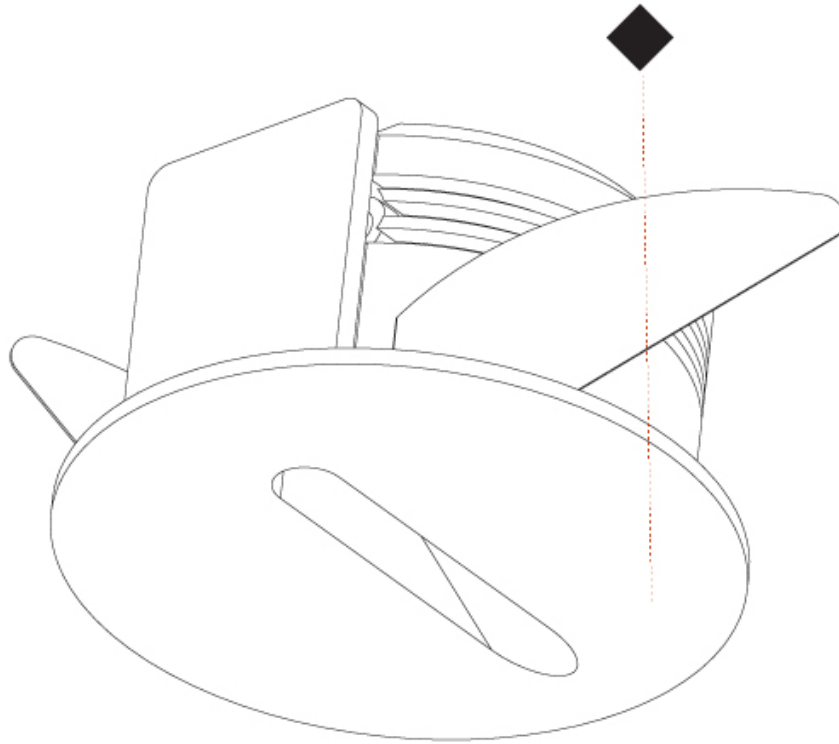

DELIGHT LOLLIPOP ROUND RECESSED

A35692-

PROJECT	_____
TYPE	_____
SPECIFIER	_____
QUANTITY	_____
DATE	_____