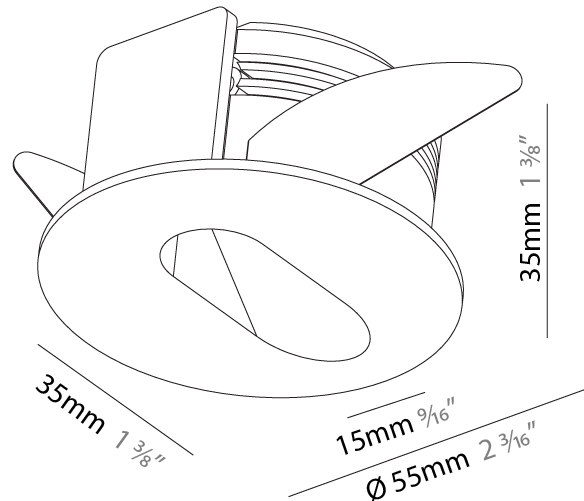

A35693- -

base number   Color   Finishes
Temperature   (Diamond)

1. To build a product code in our configurator select the specify button on the base model # product page
2. To build a manual product code on this datasheet choose from the options listed below in blue font and add the suffix to the base model #

GENERAL

Series: Delight
Subseries: Delight Lollipop Round Wide
Brand: Prolicht
Division: Architectural
Mounting Type: Recessed
Mounting Location: Wall
Subcategory: Step Light

PHYSICAL

Shape: Round
Diameter (mm): 55
Diameter (in): 2 3/16
Depth (mm): 35
Depth (in): 1 3/8
Min. Recessing Depth (mm): 40
Min. Recessing Depth (in): 1 9/16
Light Distribution: Asymmetric
Weight (kg): 0.11
Weight (lbs): 0.25
Fixture Finish: SSR / BKV / CWI / CRY / HAB / UFT / ITA / RUA / FTG / MYG / LOD / PUS / FRO / FUP / KIA / POP / BLS / SPG / MEY / GOH / GUM / CHC / COM / ABZ / JAG / OBR / MOS / ROR
Fixture Material: Aluminum

ELECTRICAL

Lamp Type: LED (Zhaga Standard)
Input Wattage (W): 2.2
Total Output Wattage (W): 2
Dimming: 0-10V Dimming / Phase Dimming (120Vac Only)
Driver Included: No
Driver Location: Remote
Driver Type: Constant Current - 120 / 277Vac
Input Voltage (V): 120 - 277
Constant Current (MA): 700

LED

Number of LEDs: 1
Color Temperature (°K): 2700 / 3000 / 4000
Max. Delivered Lumen (lm): 150 / 160 / 170
CRI: >90 CRI
Lamp Life (hrs): 50000

OPTICAL

RATINGS AND CERTIFICATIONS

Certified By: Certified for North American Standards
IP rating: IP20