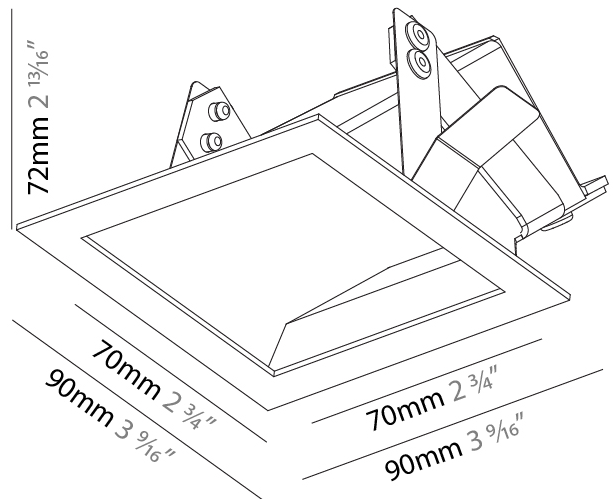

1. To build a product code in our configurator select the specify button on the base model # product page
2. To build a manual product code on this datasheet choose from the options listed below in blue font and add the suffix to the base model #

GENERAL

Series: Delight
Subseries: Delight Gooo!
Brand: Prolicht
Division: Architectural
Mounting Type: Recessed
Mounting Location: Wall
Subcategory: Step Light

PHYSICAL

Shape: Square
Length (mm): 90
Length (in): 3 ⁹/₁₆
Height (mm): 90
Depth (mm): 72
Height (in): 3 ⁹/₁₆
Depth (in): 2 ¹³/₁₆
Min. Recessing Depth (mm): 15
Min. Recessing Depth (in): 9/16
Light Distribution: Asymmetric
Weight (kg): 0.3
Weight (lbs): 0.66
Fixture Finish: SSR / BKV / CWI / CRY / HAB / UFT / ITA / RUA / FTG / MYG / LOD / PUS / FRO / FUP / KIA / POP / BLS / SPG / MEY / GOH / GUM / CHC / COM / ABZ / JAG / OBR / MOS / ROR
Fixture Material: Aluminum

ELECTRICAL

Lamp Type: LED (Zhaga Standard)
Input Wattage (W): 2.2
Total Output Wattage (W): 2
Dimming: Non-Dimming / Phase Dimming (120Vac only) / 0-10V Dimming
Driver Included: No
Driver Location: Remote
Driver Type: Constant Current - Universal
Driver Class: Class 2
Input Voltage (V): 120 - 277
Constant Current (MA): 700

LED

Number of LEDs: 1
Color Temperature (°K): 2700 / 3000 / 4000
Max. Delivered Lumen (lm): 50
CRI: >90 CRI
Lamp Life (hrs): 50000

OPTICAL

RATINGS AND CERTIFICATIONS

Certified By: Certified for North American Standards
IP rating: IP20

A